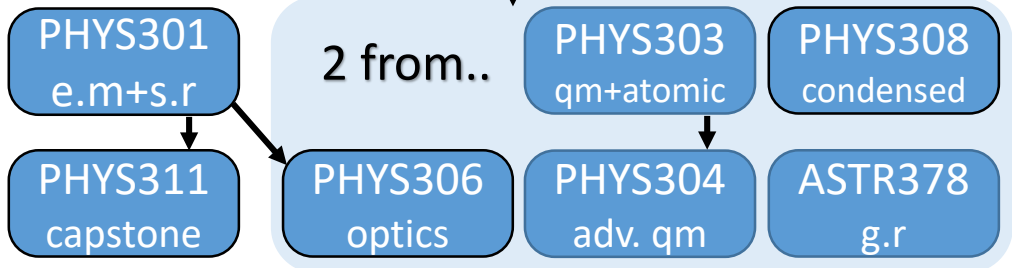

# Electives

100

200

300

232 and 236 + 4 MATH units for MATH/PHYS Double Major

Units with practicals have black borders  
Arrows indicate prerequisites

Electives can favour more physics or more maths  
QM fans might err towards maths electives including MATH339